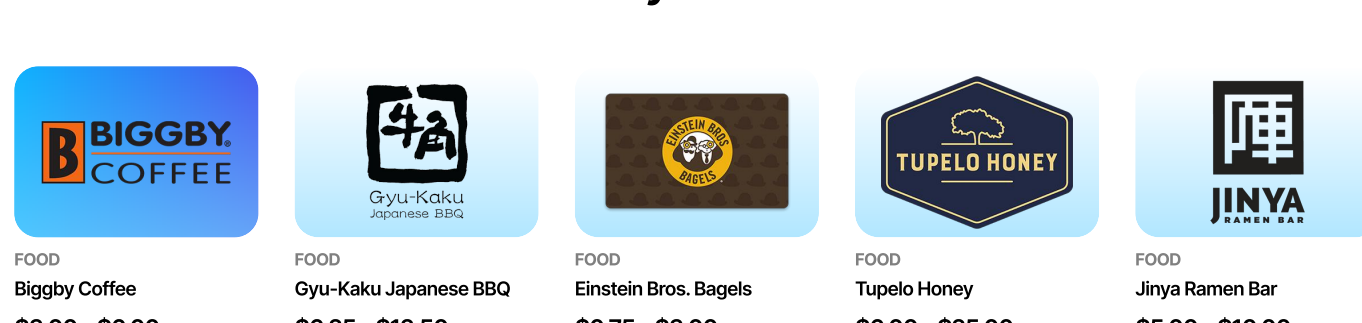

Recently Restocked